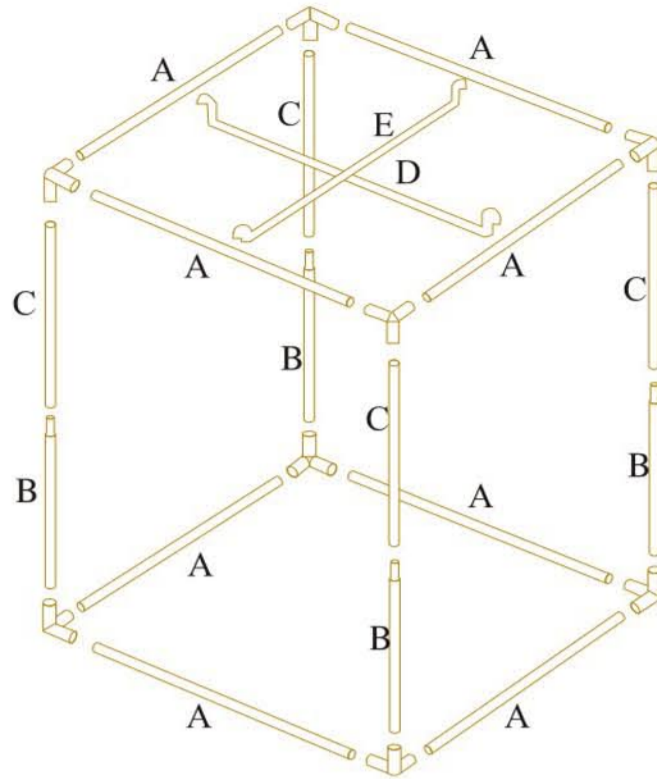

Dark Dryer

www.secretjardin.com

Assembly instruction for:
DD90

www.secretjardin.com

Dark Dryer

 Assembled in a few minutes.

 One person required

 No tool needed