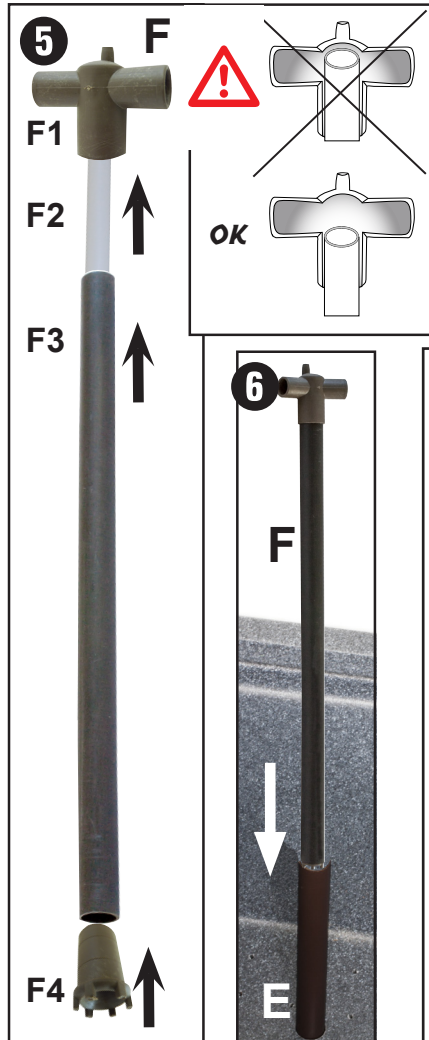

# GHE AQUAFARM-V3 & WATERFARM-V3

46 cm x 46 cm x 43 cm - +/- 45 L

30 cm x 30 cm x 37 cm - +/- 15 L

Bringing Nature and Technology Together  
www.eurohydro.com

02/2015

**⚠️ GUARANTEED ONE YEAR**  
YOUR PUMP IS GUARANTEED ONE YEAR FROM DATE OF PURCHASE. It must not be opened or modified. KEEP YOUR INVOICE

	A	B	C	D	D1	E	F		G	H	I
AQUAFARM	CU01002	RE02001	FX11001	TN01001	JN01004 + JN01006	TU01020	F1 = RA31007	F3/Aqua = TU01023 F3/Water = TU01022	AL01017	EI01001	PM01006
WATERFARM	CU01001	RE01001		TN01002	EM41002		F2/Aqua = TU11013 F2/Water = TU11012	F4 = AL01016			