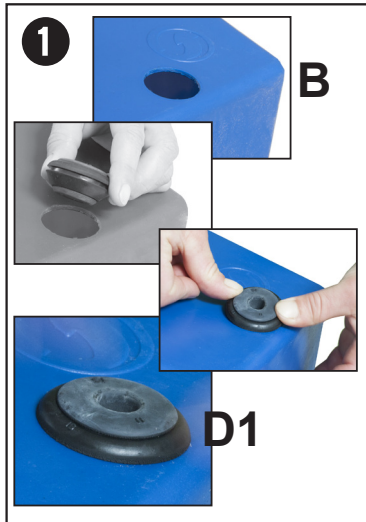

GHE AQUAFARM-V3 & WATERFARM-V3

46 cm x 46 cm x 43 cm - +/- 45 L

30 cm x 30 cm x 37 cm - +/- 15 L

Bringing Nature and Technology Together
www.eurohydro.com

02/2015

⚠️ GUARANTEED ONE YEAR
YOUR PUMP IS GUARANTEED ONE YEAR FROM DATE OF PURCHASE. It must not be opened or modified. KEEP YOUR INVOICE

	A	B	C	D	D1	E	F		G	H	I
AQUAFARM	CU01002	RE02001	FX11001	TN01001	JN01004 + JN01006	TU01020	F1 = RA31007	F3/Aqua = TU01023 F3/Water = TU01022	AL01017	EI01001	PM01006
WATERFARM	CU01001	RE01001		TN01002	EM41002		F2/Aqua = TU11013 F2/Water = TU11012	F4 = AL01016