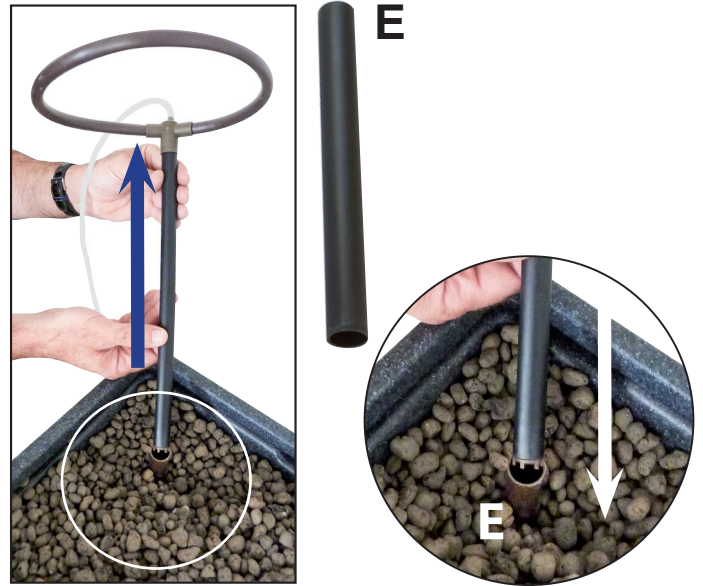

2 GHE EXCLUSIVE GROROX PROTECTION