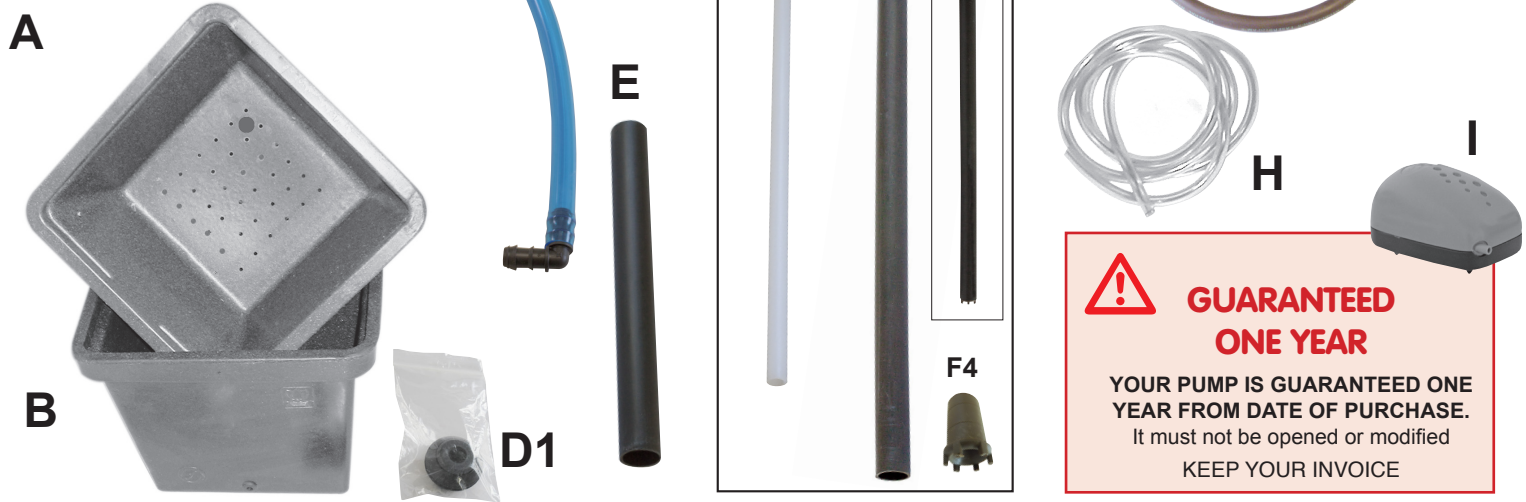

# GHE AQUAFARM-V3 & WATERFARM-V3

46 cm x 46 cm x 43 cm - +/- 45 L

30 cm x 30 cm x 37 cm - +/- 15 L

Bringing Nature and Technology Together  
www.eurohydro.com

02/2015

**⚠️ GUARANTEED ONE YEAR**  
YOUR PUMP IS GUARANTEED ONE YEAR FROM DATE OF PURCHASE. It must not be opened or modified. KEEP YOUR INVOICE