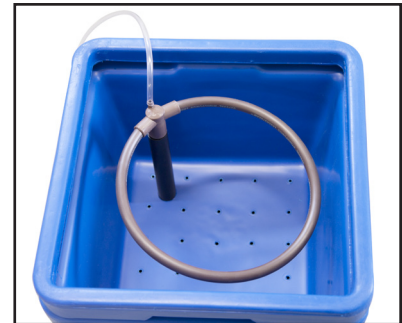

GHE AQUAFARM-V3 & WATERFARM-V3

46 cm x 46 cm x 43 cm - +/- 45 L

30 cm x 30 cm x 37 cm - +/- 15 L

Bringing Nature and Technology Together
www.eurohydro.com

02/2015

⚠️ GUARANTEED ONE YEAR
YOUR PUMP IS GUARANTEED ONE YEAR FROM DATE OF PURCHASE. It must not be opened or modified. KEEP YOUR INVOICE

	A	B	C	D	D1	E	F		G	H	I
AQUAFARM	CU01002	RE02001	FX11001	TN01001	JN01004 + JN01006	TU01020	F1 = RA31007	F3/Aqua = TU01023 F3/Water = TU01022	AL01017	EI01001	PM01006
WATERFARM	CU01001	RE01001		TN01002	EM41002		F2/Aqua = TU11013 F2/Water = TU11012	F4 = AL01016