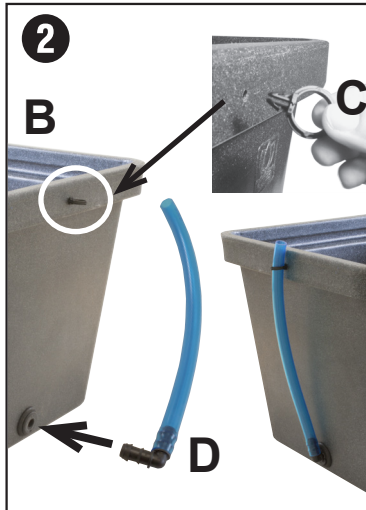

GHE AQUAFARM-V3 & WATERFARM-V3

46 cm x 46 cm x 43 cm - +/- 45 L

30 cm x 30 cm x 37 cm - +/- 15 L

Bringing Nature and Technology Together
www.eurohydro.com

02/2015

⚠️ GUARANTEED ONE YEAR
YOUR PUMP IS GUARANTEED ONE YEAR FROM DATE OF PURCHASE. It must not be opened or modified. KEEP YOUR INVOICE

	A	B	C	D	D1	E	F		G	H	I
AQUAFARM	CU01002	RE02001	FX11001	TN01001	JN01004 + JN01006	TU01020	F1 = RA31007	F3/Aqua = TU01023 F3/Water = TU01022	AL01017	EI01001	PM01006
WATERFARM	CU01001	RE01001		TN01002	EM41002		F2/Aqua = TU11013 F2/Water = TU11012	F4 = AL01016