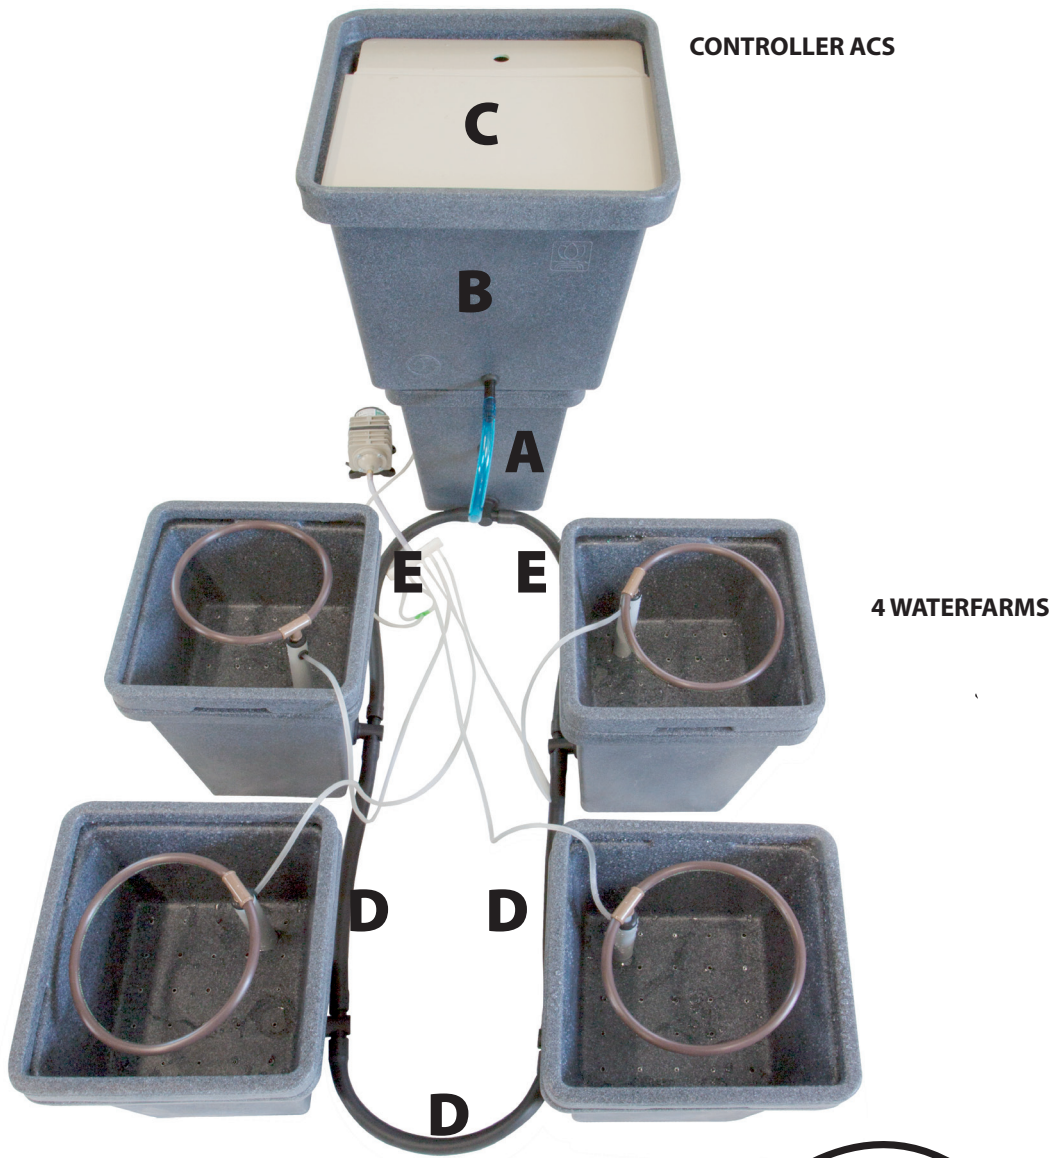

1	1	1	1	1	1
AL02004	RA31005	EI01013	RA11009	AL02001	FX11001

**GUARANTEED
ONE YEAR**

1 (2 m)	4 (1 m)	1	1	1	3 (400 mm)	2 (600 mm)
EI01015	EI01001	EI11003	PM01008	EI01005	EI01018	EI01019

4 WATERFARMS

30,5 cm x 30,5 cm x 37 cm

a

b

4	4	4
a = CU01003 - b = RE01004	AL01002	AL01003

CONTROLLER ACS

WATERFARMS

CONTROLLER ACS

C

B

A

E

E

4 WATERFARMs

D

D

D

pH & adjust EC control