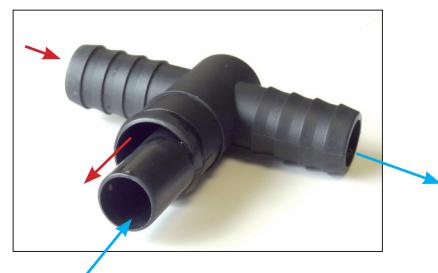

WaterPack

Active Circulation System

4 WaterFarms + 1 controller ACS

YOUR PUMP IS GUARANTEED ONE YEAR FROM DATE OF PURCHASE.

It must not be opened or modified

KEEP YOUR INVOICE