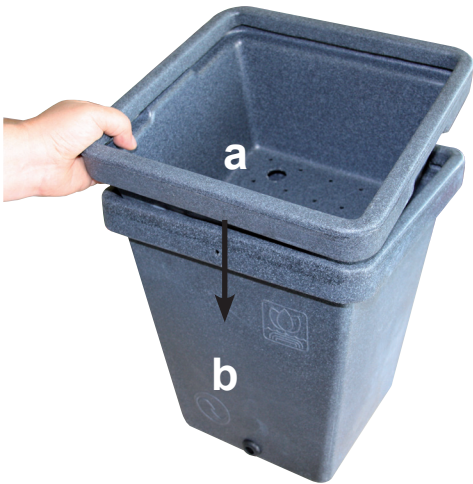

1	1	1	1	1	1
AL02004	RA31005	EI01013	RA11009	AL02001	FX11001

**GUARANTEED
ONE YEAR**

1 (2 m)	4 (1 m)	1	1	1	3 (400 mm)	2 (600 mm)
EI01015	EI01001	EI11003	PM01008	EI01005	EI01018	EI01019

4 WATERFARMS

30,5 cm x 30,5 cm x 37 cm

a

b

4	4	4
a = CU01003 - b = RE01004	AL01002	AL01003

CONTROLLER ACS

WATERFARMS

CONTROLLER ACS

C

B