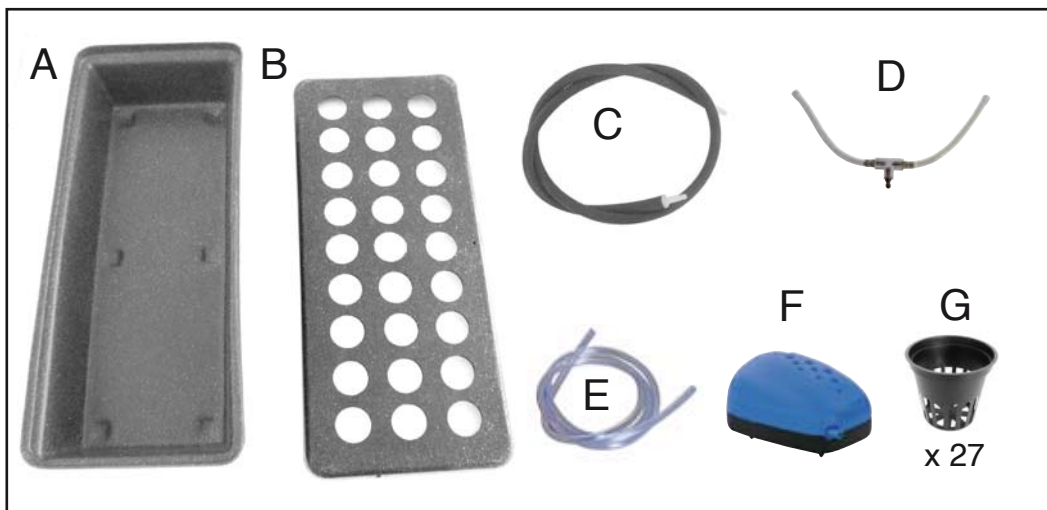

GHE

eurohydro.com

L = 66 cm, l = 30 cm, H = 14 cm
+/- 13 Liters - 27 plants

CuttingBoard™

GRATIS

A	B	C	D	E	F	G
RE03000	CV06001	AL01004	EI11003	EI01001	PM01006	PO01001

BRINGING NATURE AND TECHNOLOGY TOGETHER